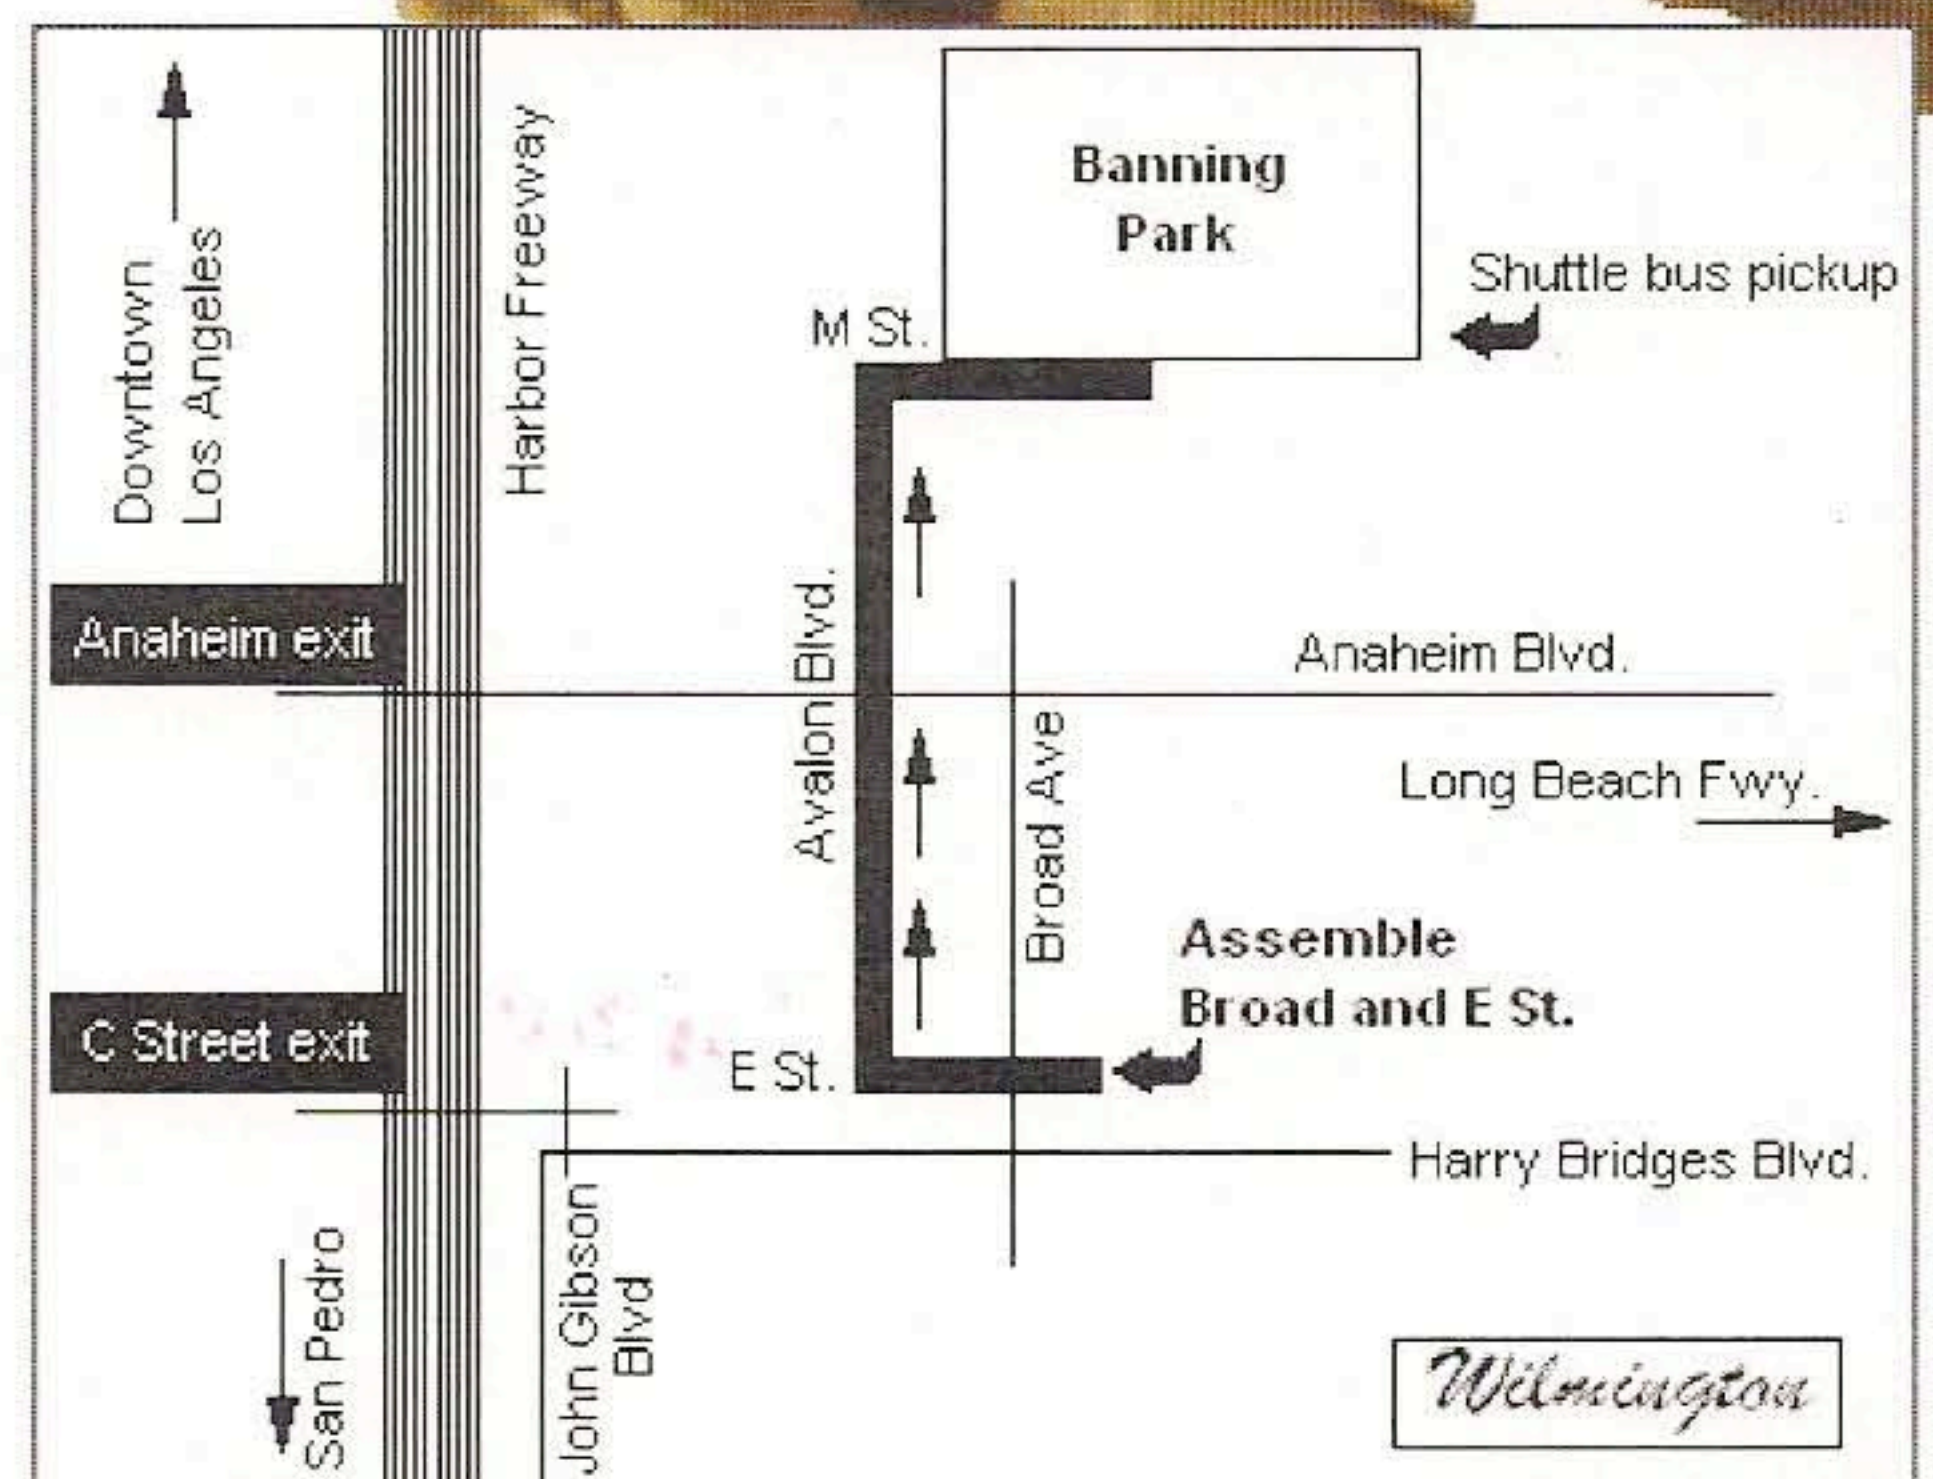

LABOR SOLIDARITY MARCH

MARCHA LABORAL SOLIDARIDAD

Marcha March

Broad & E Street, Wilmington
 Assembly begins 8 a.m.
 March departs 10 a.m.

Mitin Rally

Banning Park • 12 p.m.
*Speakers, Music, Shuttle Busses,
 Hot Dogs, Soft Drinks available.*

Monday
Sept. 5, 2011
Lunes

Union banners, signs and floats are welcome.

BRING THE WHOLE FAMILY!

32ND ANNUAL LABOR DAY PARADE

For more information: Labor Day Committee, 3888 Cherry Avenue, Long Beach, CA 90807 (562) 595-1891