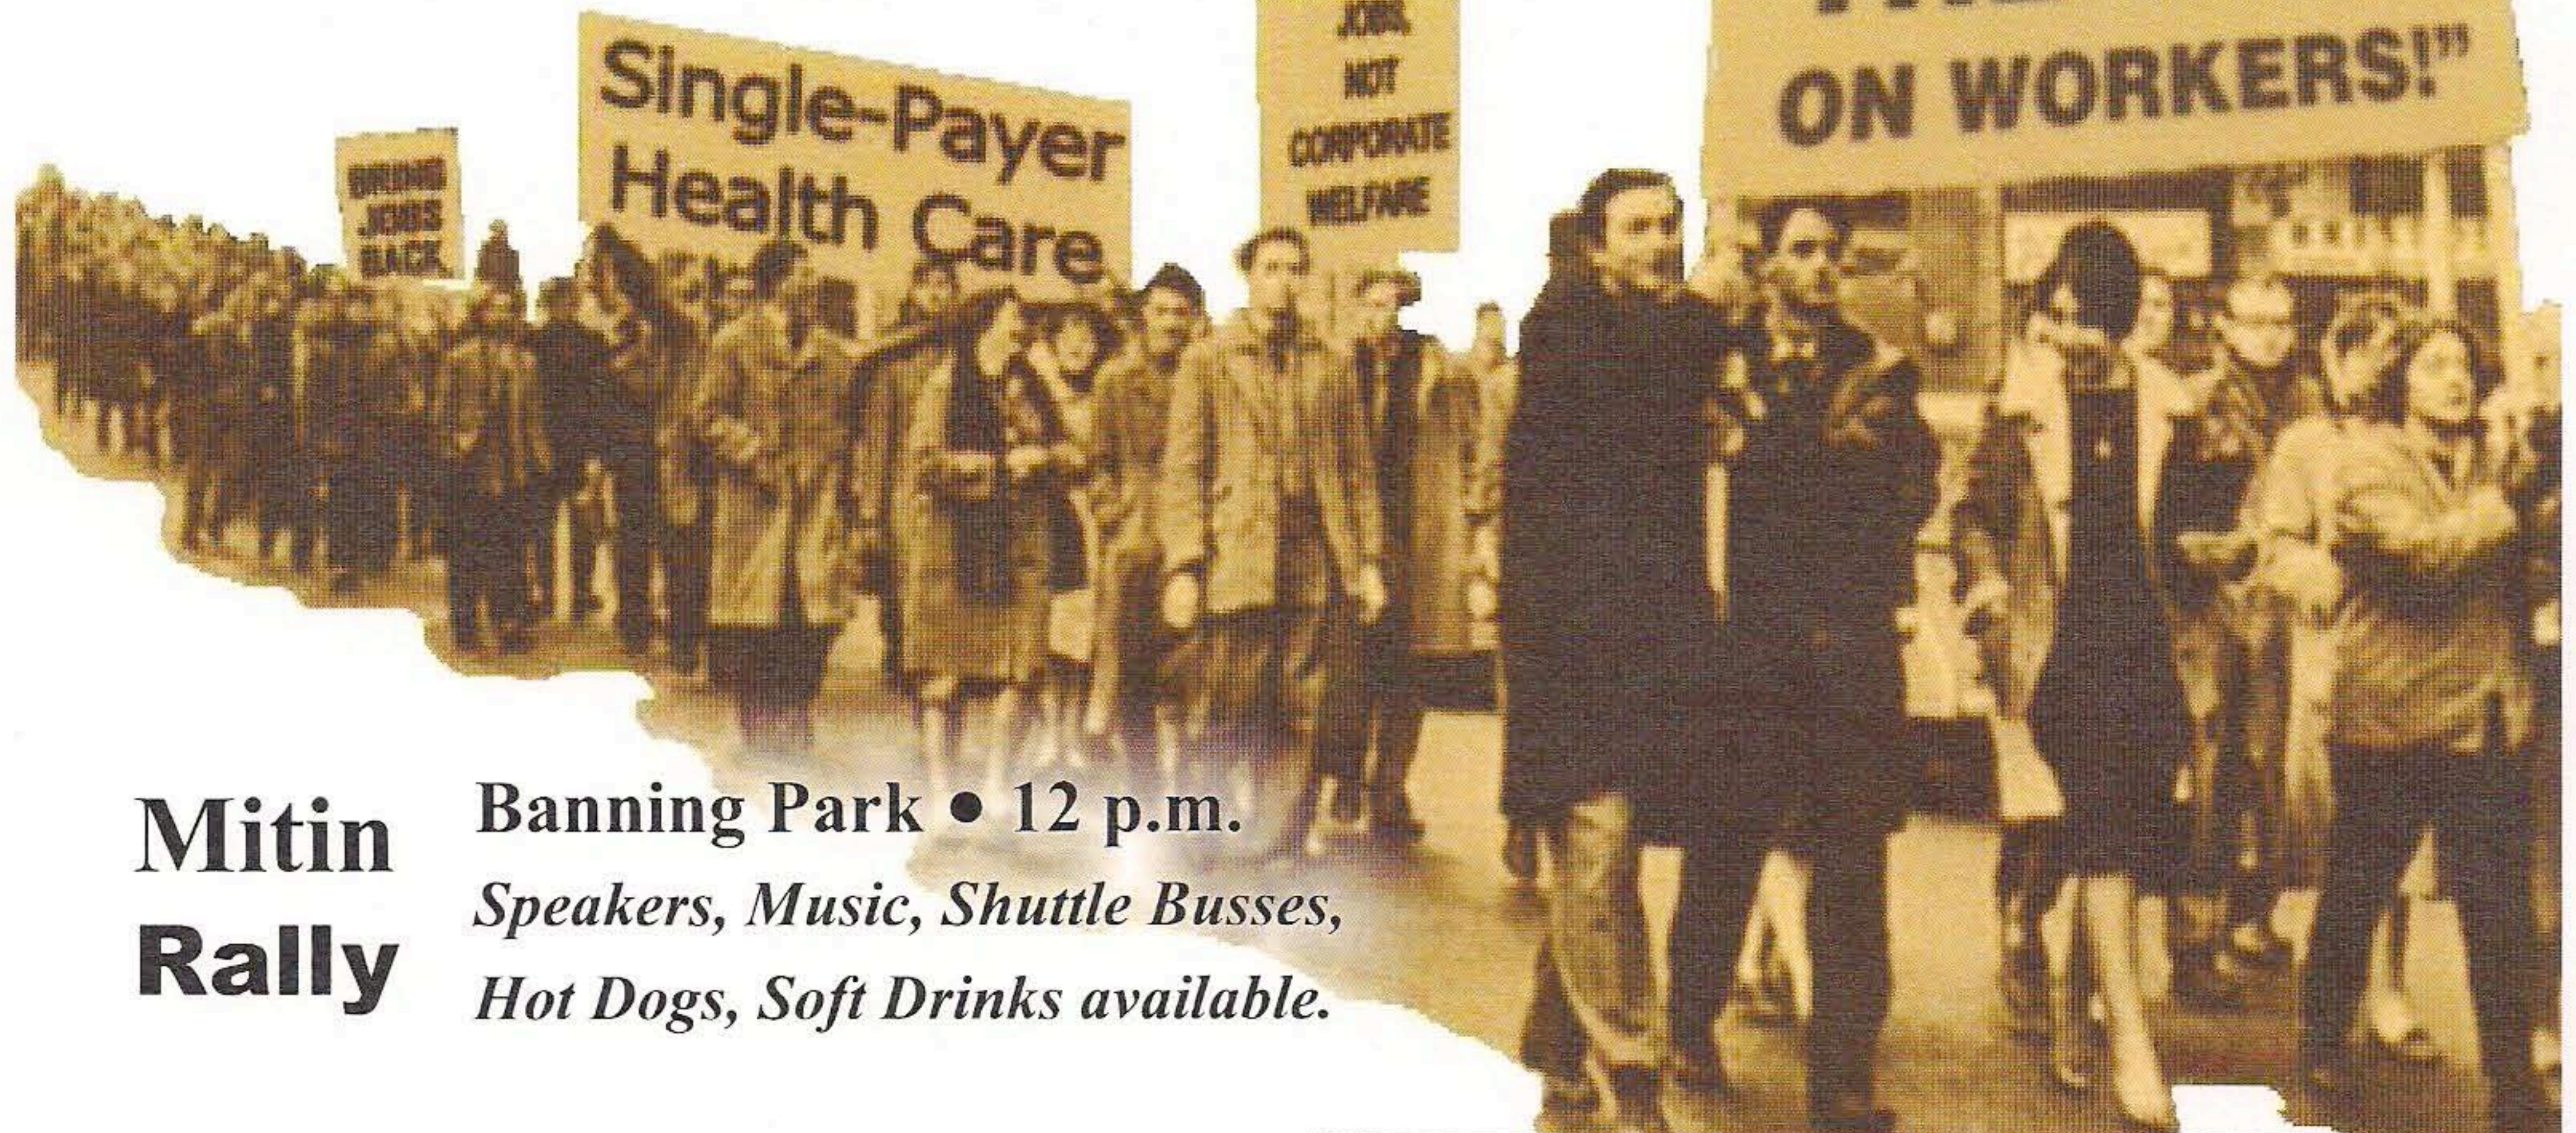

LABOR SOLIDARITY MARCH

MARCHA LABORAL SOLIDARIDAD

Marcha March

Broad & E Street, Wilmington
 Assembly begins 8 a.m.
 March departs 10 a.m.

Mitin Rally

Banning Park • 12 p.m.
*Speakers, Music, Shuttle Busses,
 Hot Dogs, Soft Drinks available.*